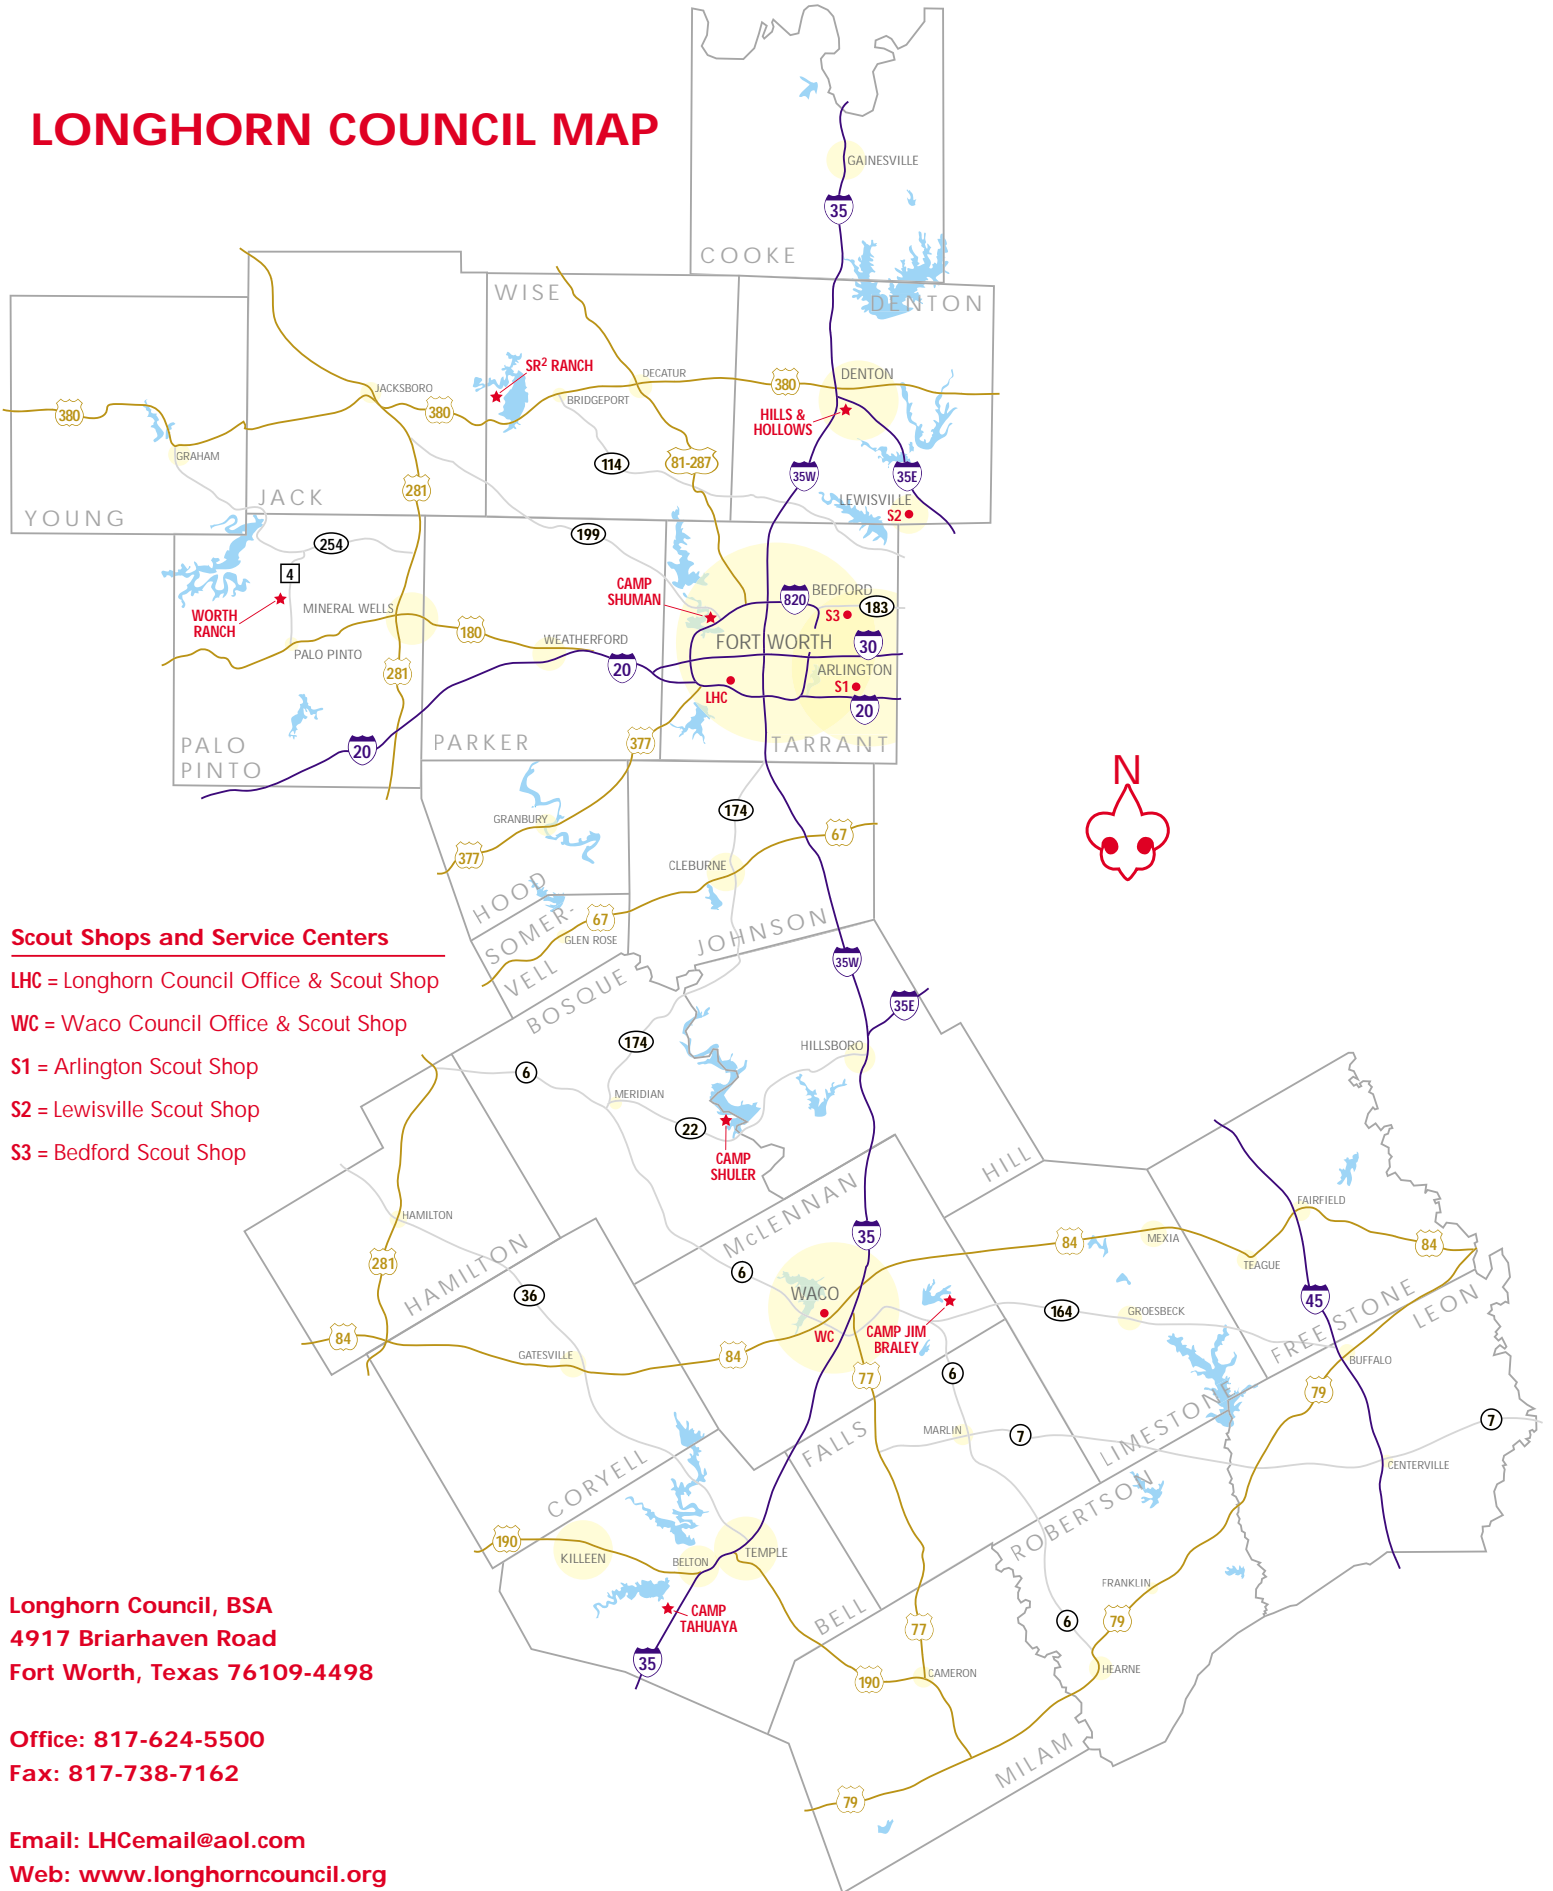

LONGHORN COUNCIL MAP

Scout Shops and Service Centers

- LHC = Longhorn Council Office & Scout Shop
- WC = Waco Council Office & Scout Shop
- S1 = Arlington Scout Shop
- S2 = Lewisville Scout Shop
- S3 = Bedford Scout Shop